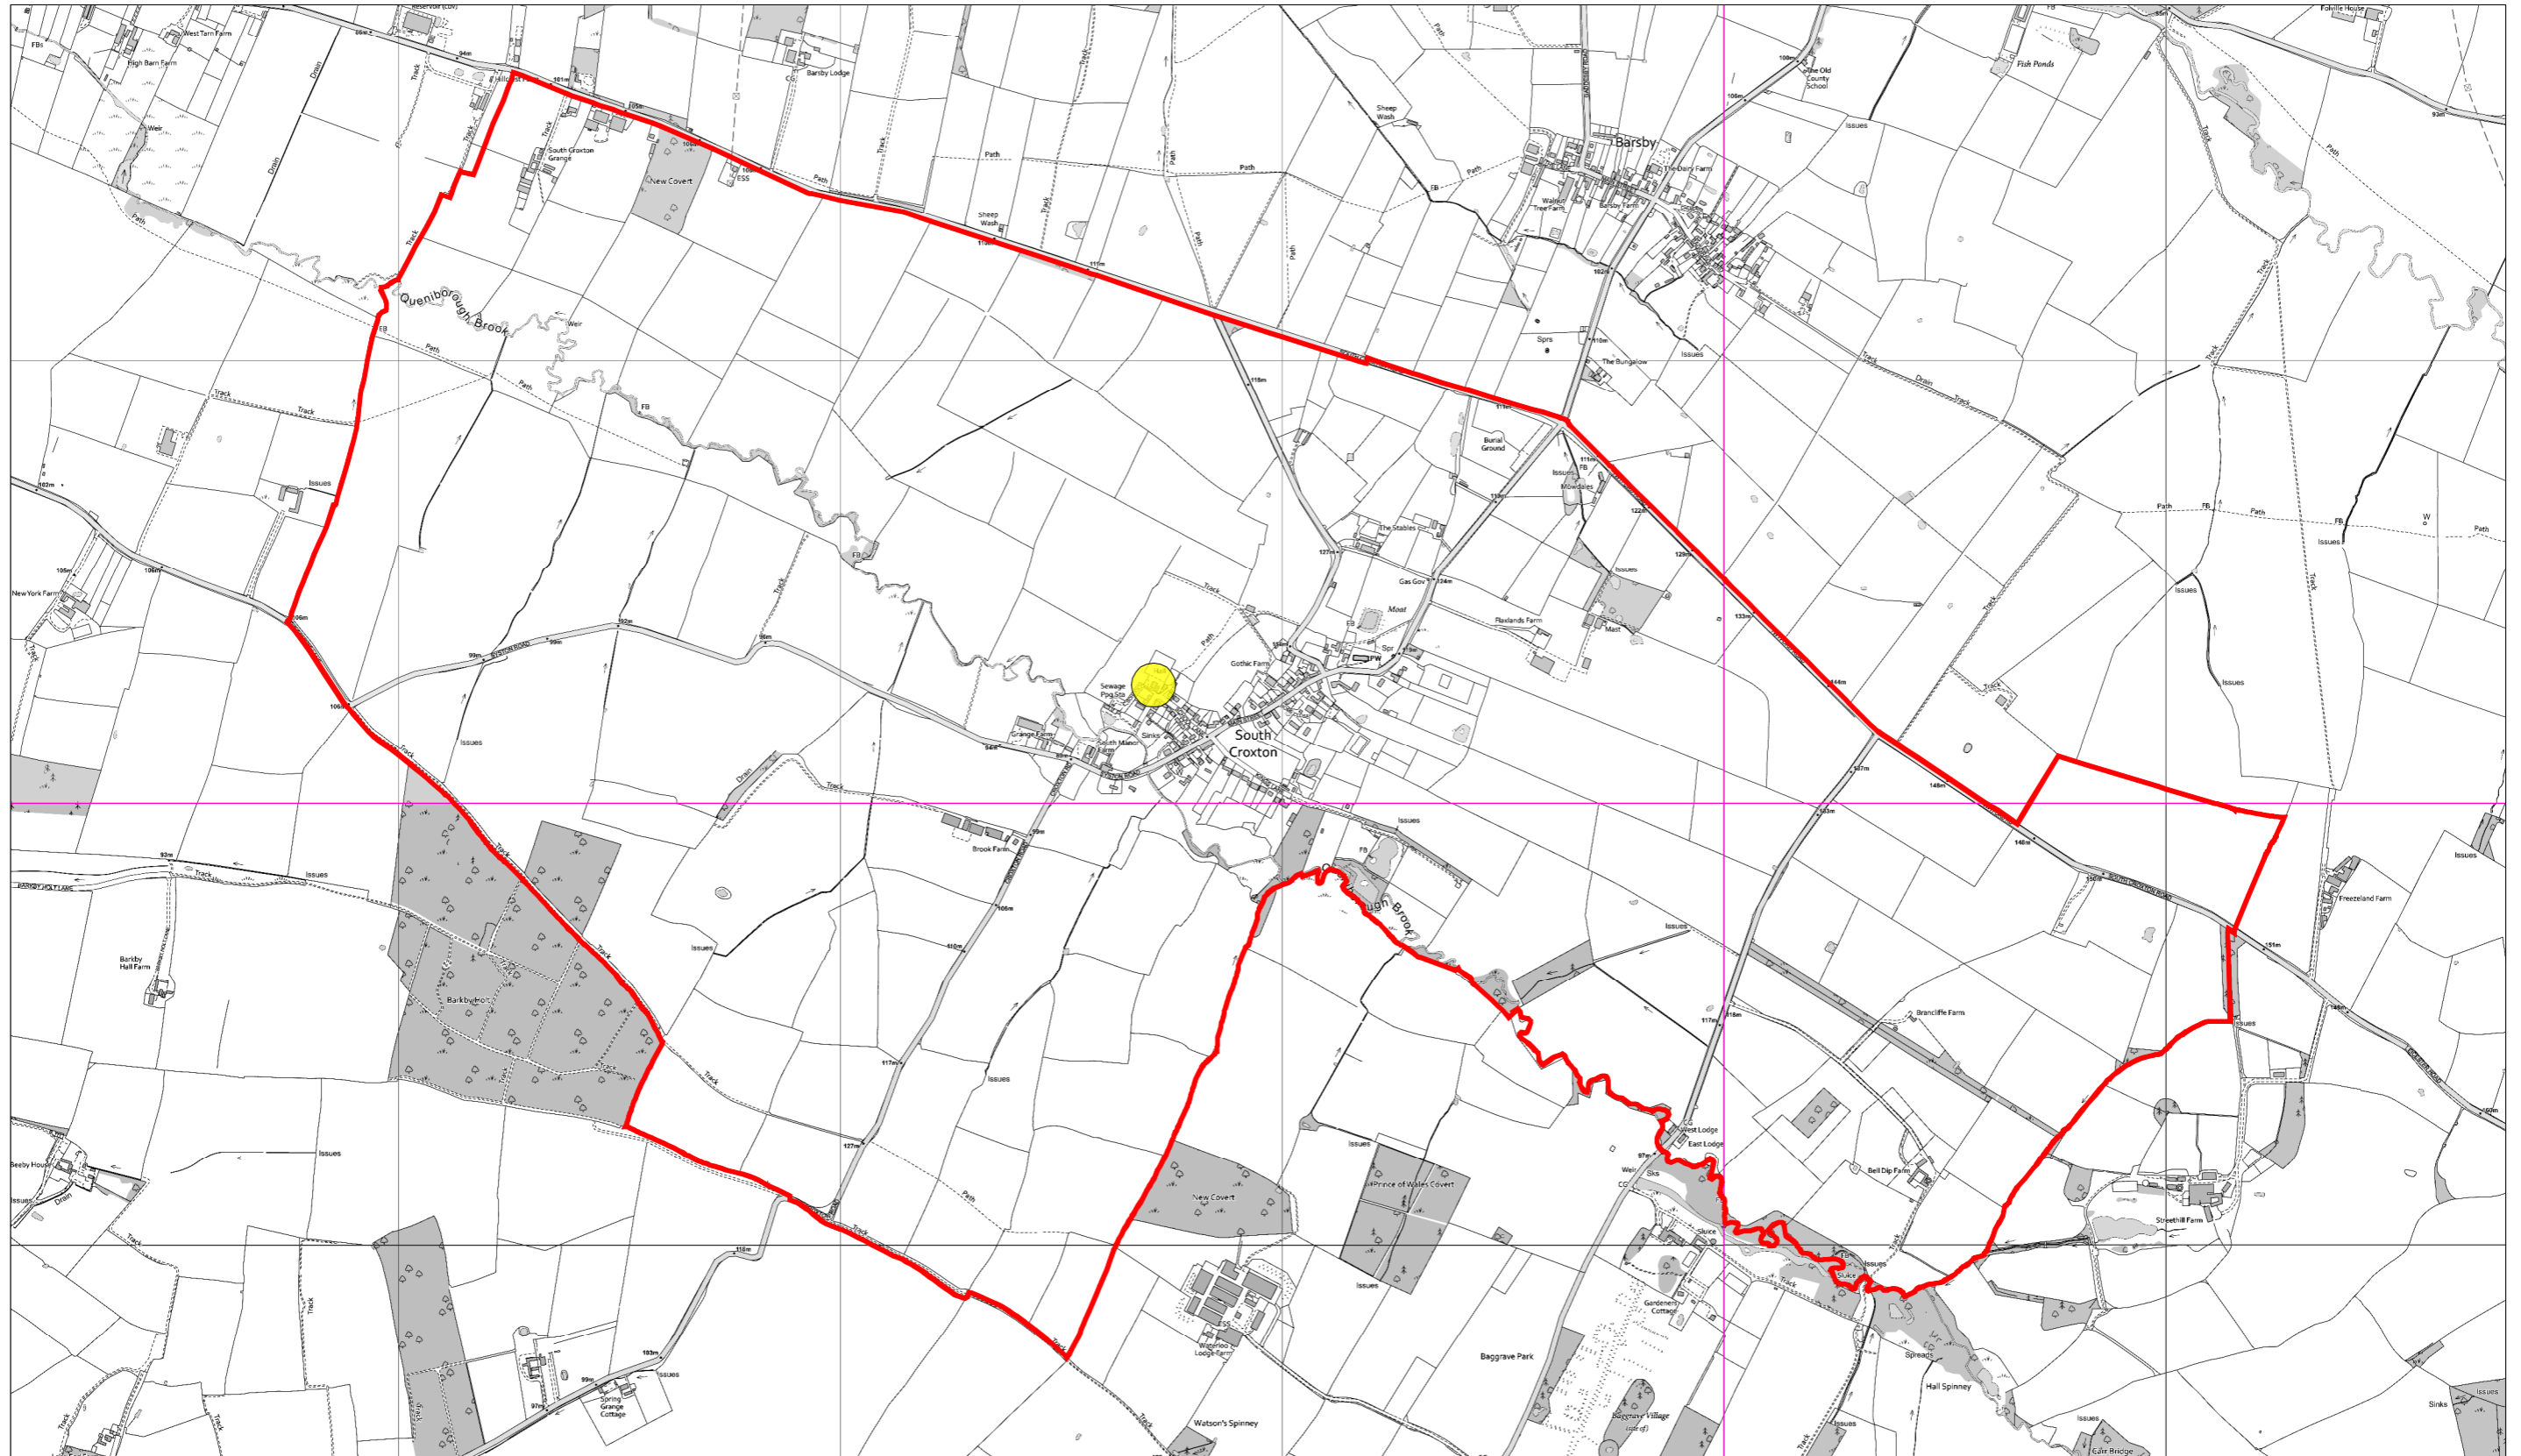

Polling District: South Croxton

Charnwood Borough Council
Southfields
Southfield Road
Loughborough
Leicestershire
LE11 2TN
tel: (01509) 263151
www.charnwood.gov.uk

Scale: 1:15000
Date: 22-01-2019 Time: 14:02:27

This material has been reproduced from Ordnance Survey digital map data with the permission of the Controller of Her Majesty's Stationary Office. Unauthorised reproduction infringes Crown copyright and may lead to prosecution or civil proceedings. © Crown copyright.

Licence No. 100023558

Any Aerial Photography shown is copyright of UK Perspectives