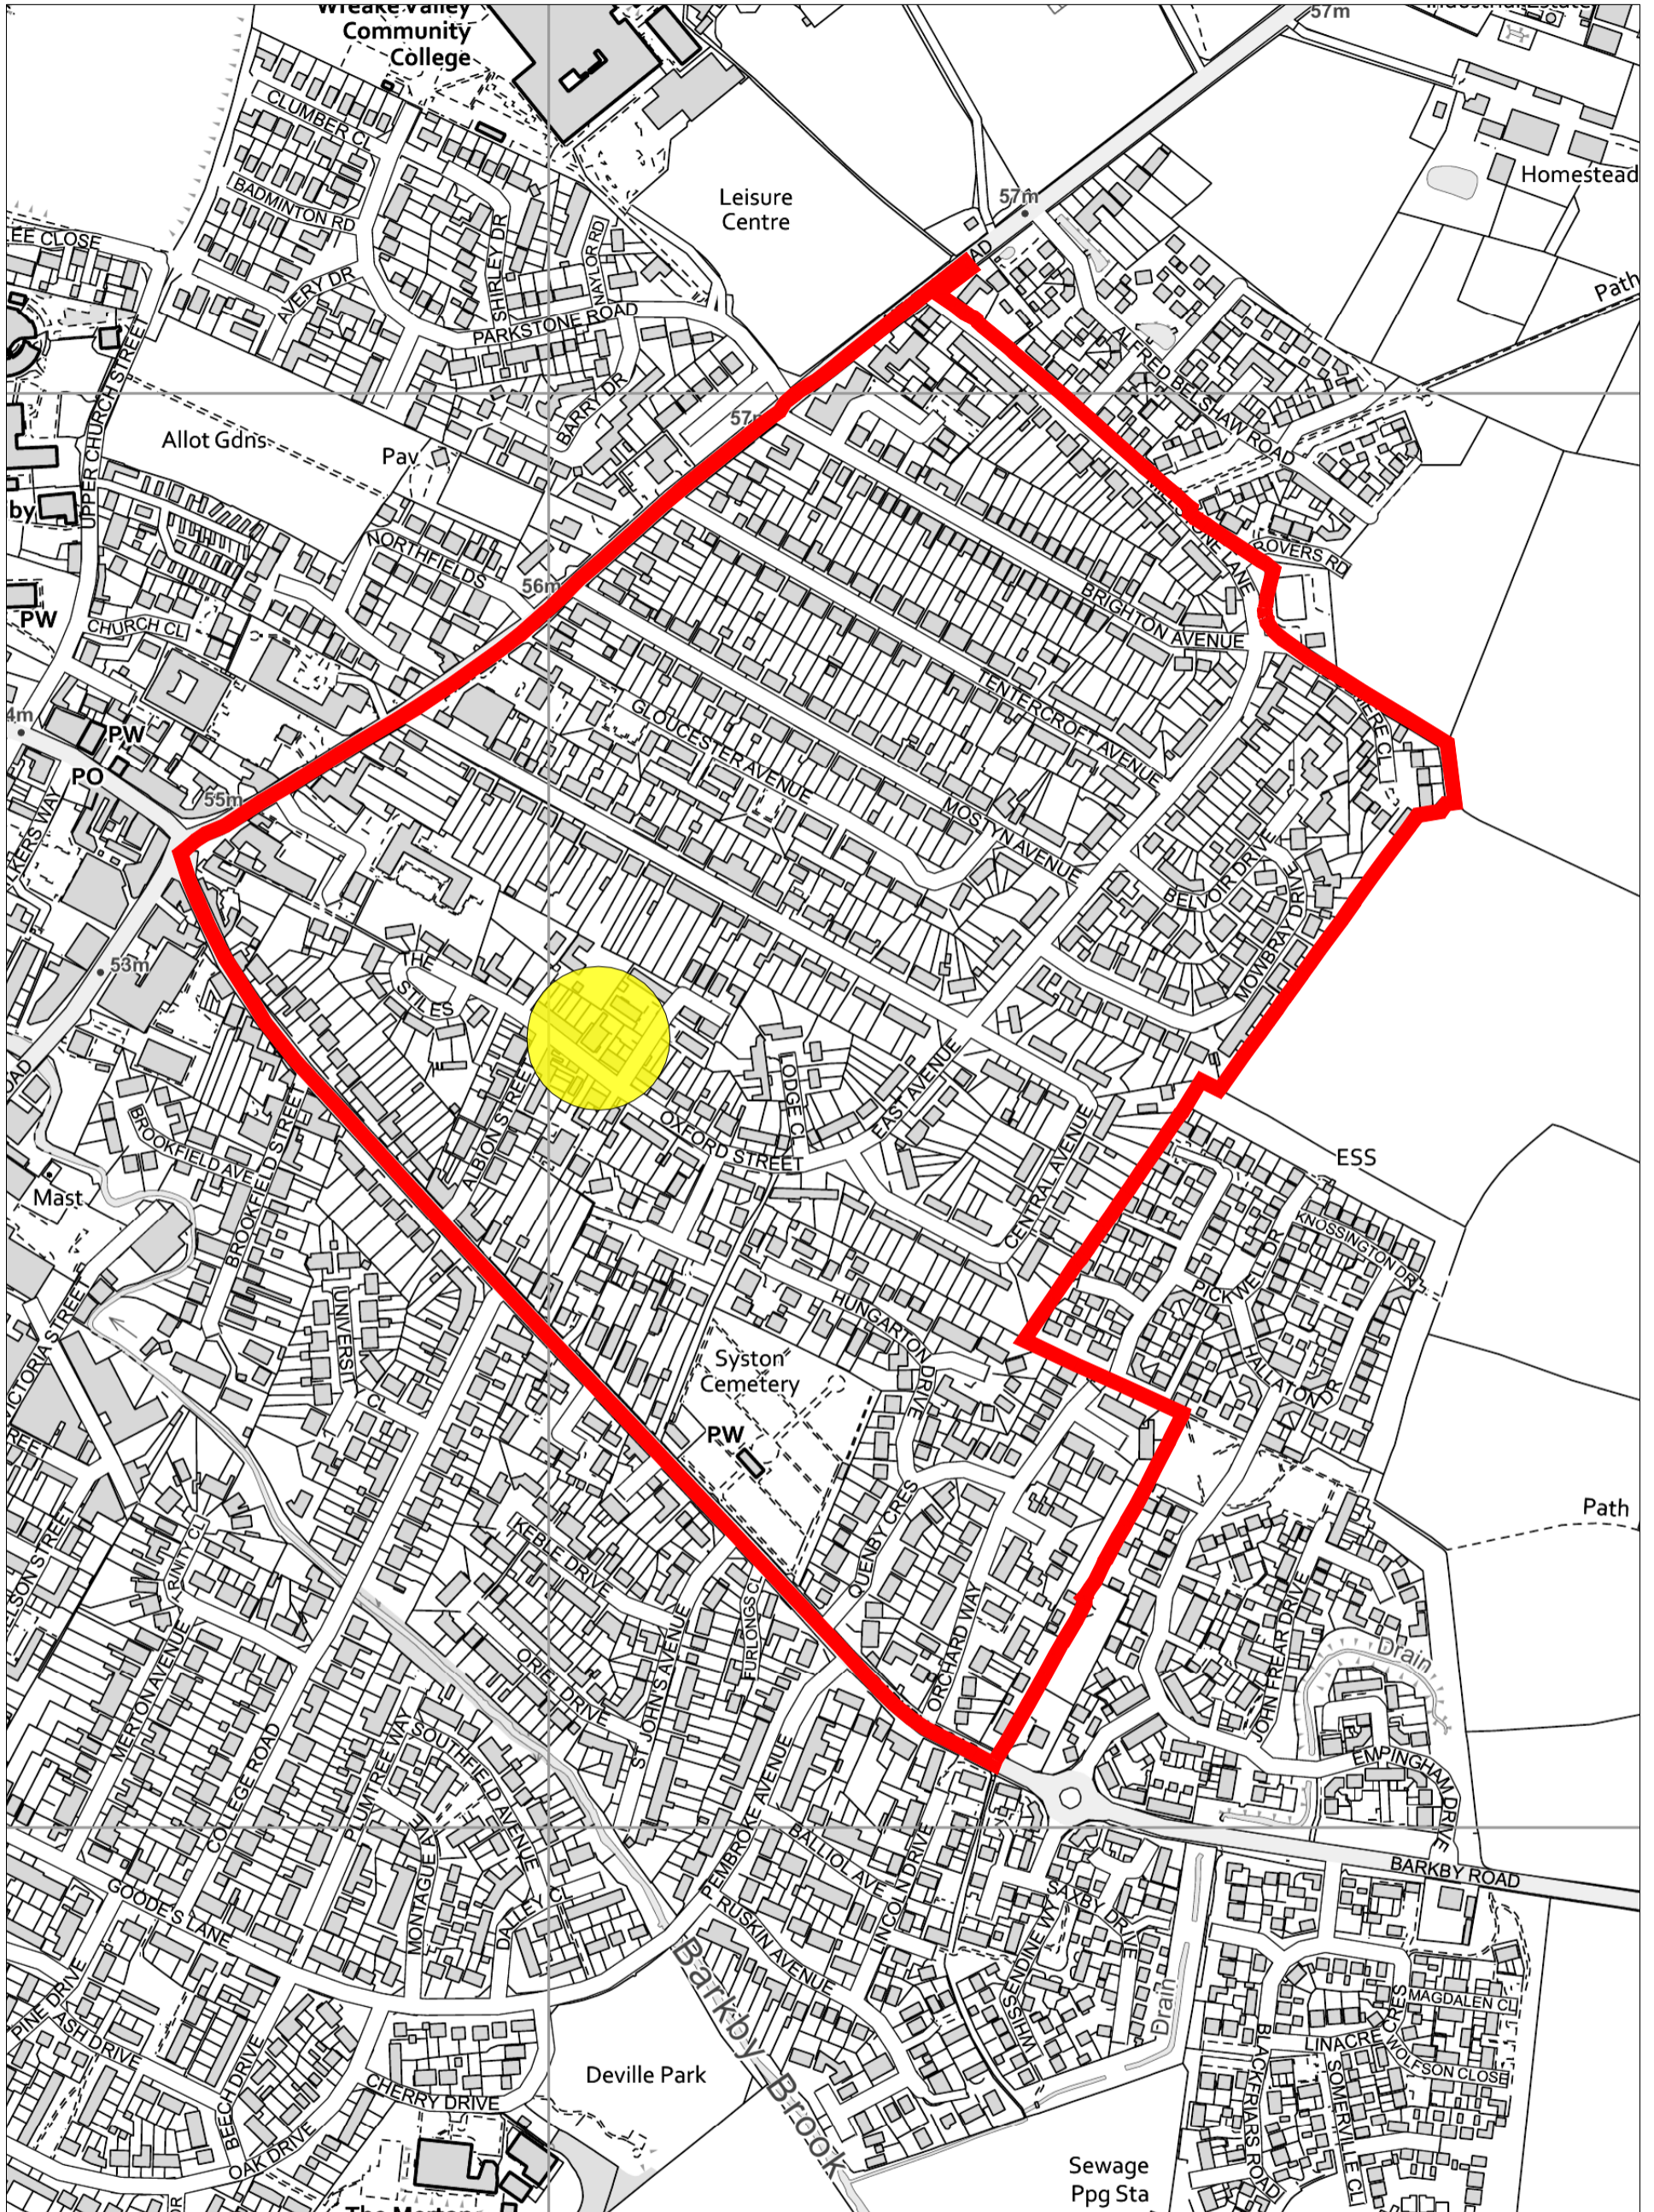

Polling District: Syston St Peter's East 1

Charnwood Borough Council
Southfields
Southfield Road
Loughborough
Leicestershire
LE11 2TN
tel: (01509) 263151
www.charnwood.gov.uk

Scale: 1:4500
Date: 22-01-2019 Time: 14:26:58
This material has been reproduced from Ordnance Survey digital map data with the permission of the Controller of Her Majesty's Stationary Office. Unauthorised reproduction infringes Crown copyright and may lead to prosecution or civil proceedings. © Crown copyright.
Licence No. 100023558
Any Aerial Photography shown is copyright of UK Perspectives