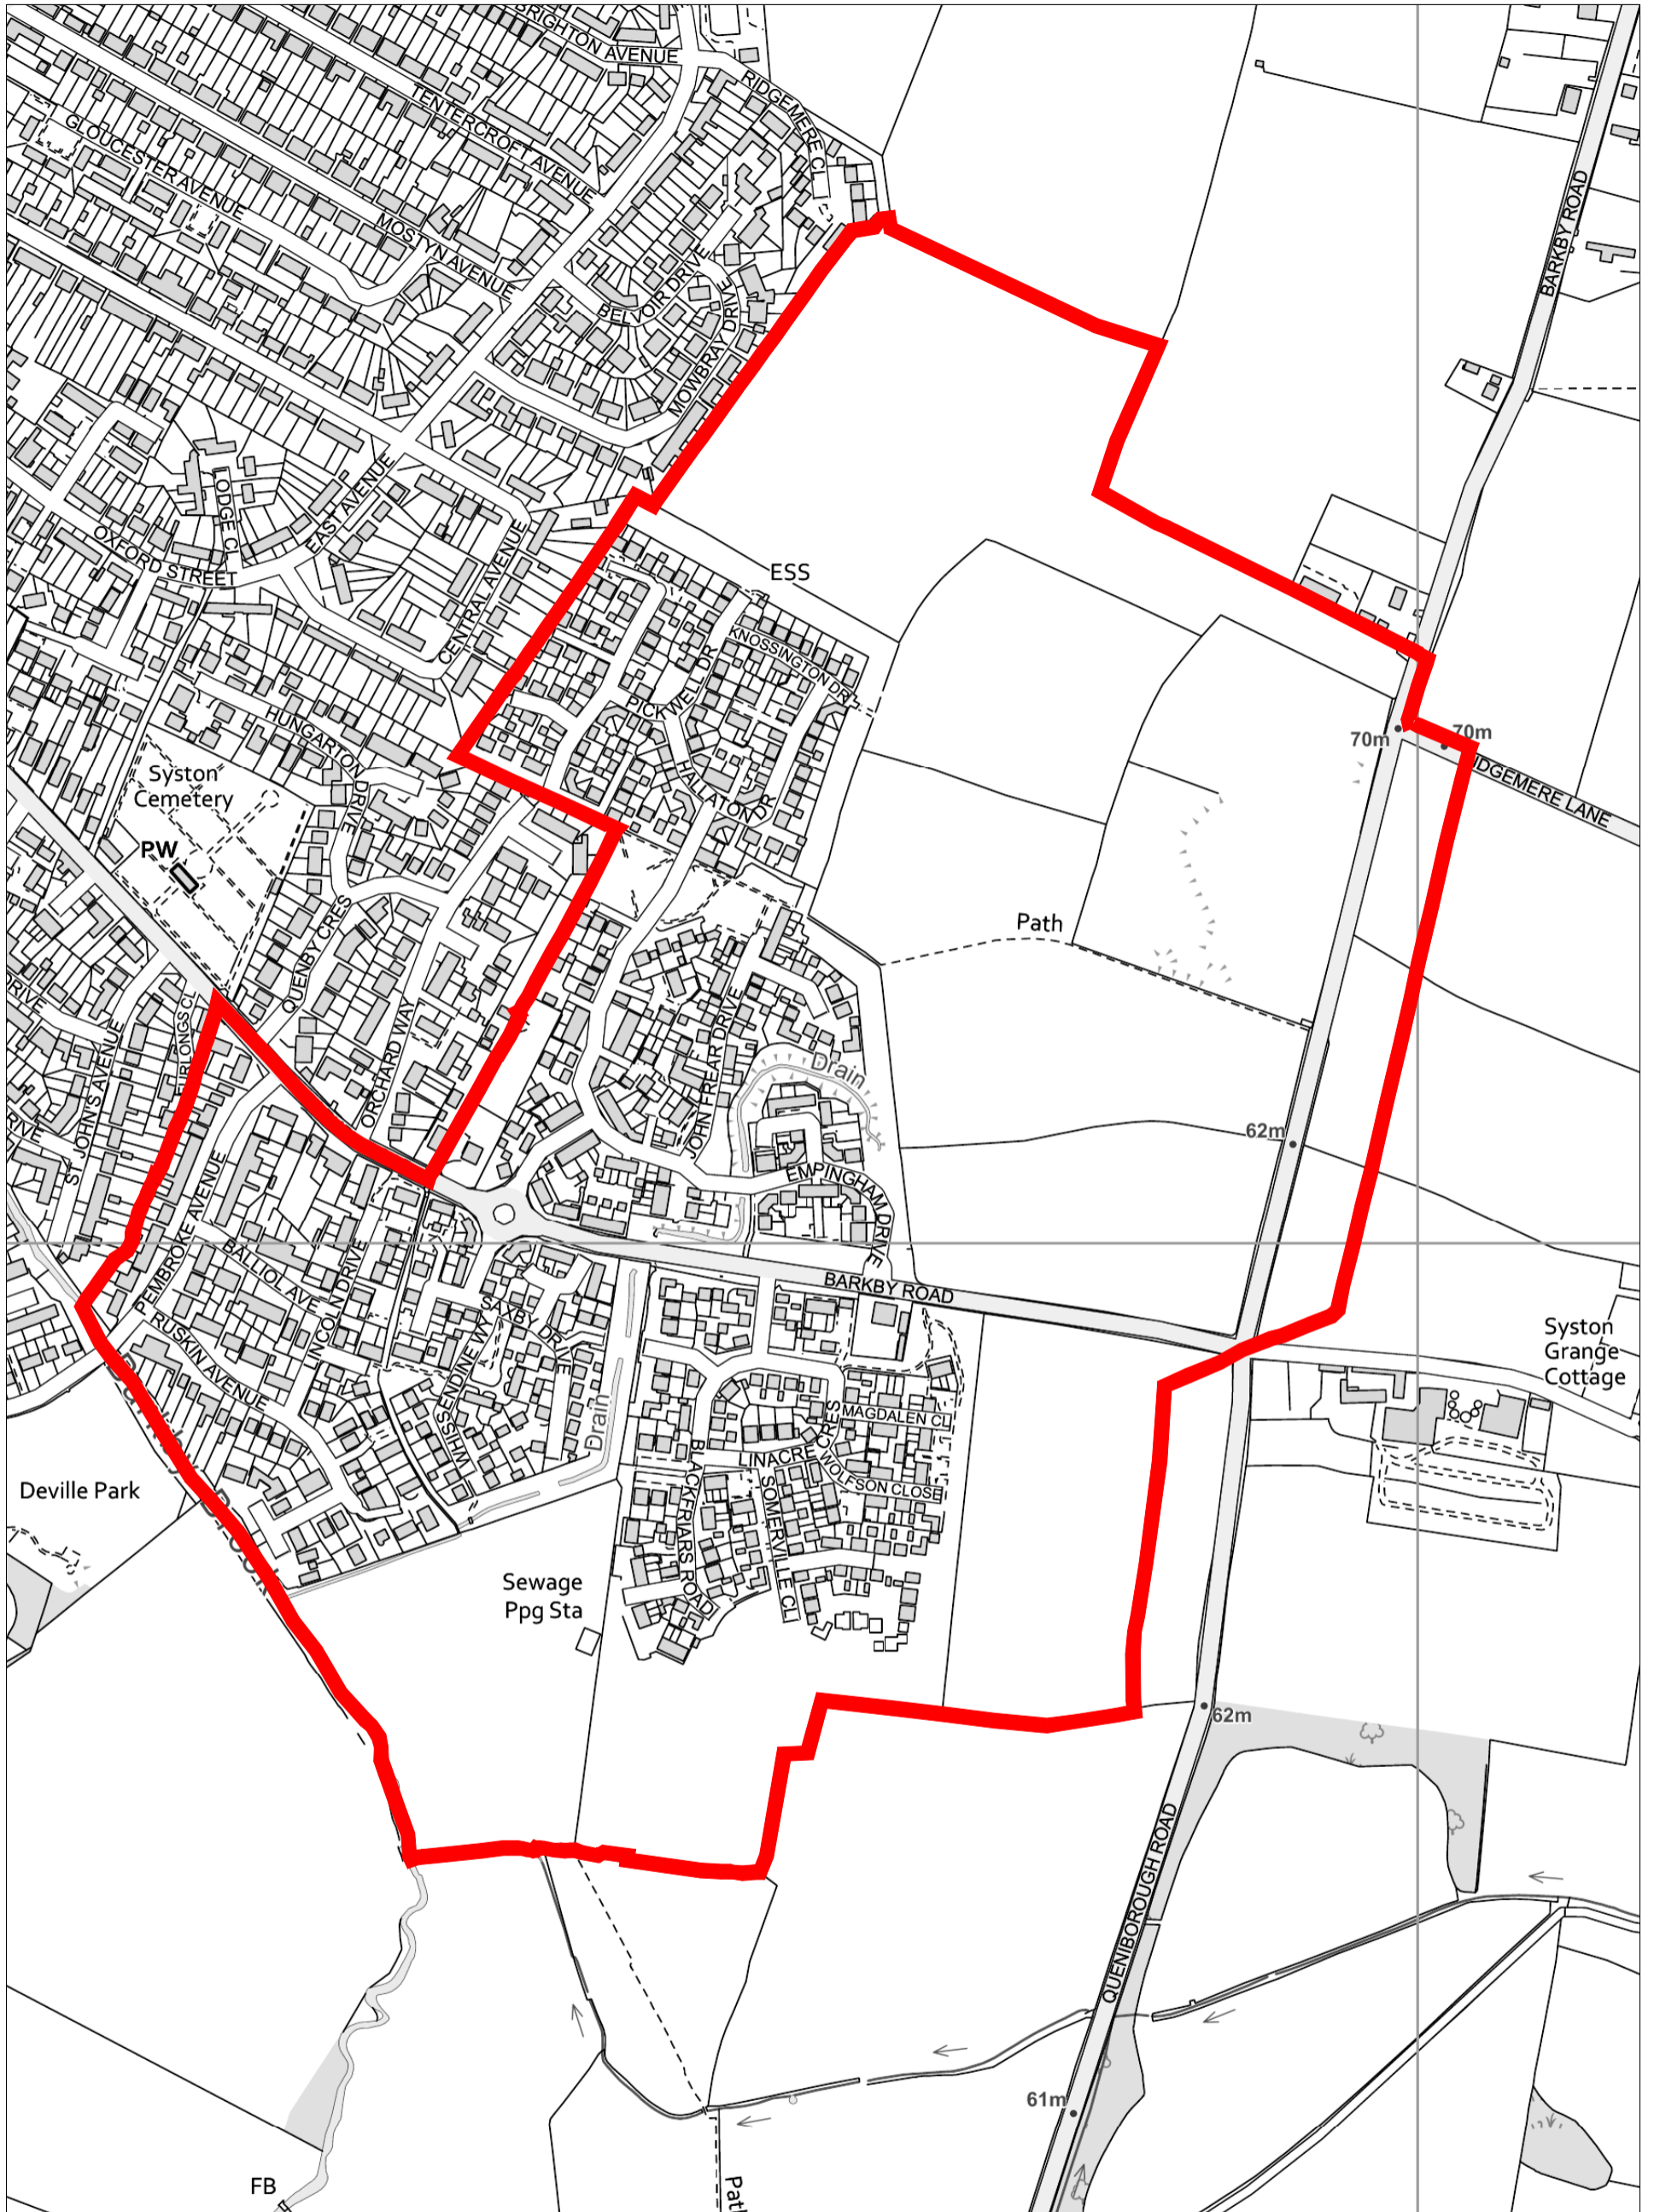

Polling District: Syston St Peter's East No.2

Charnwood Borough Council  
Southfields  
Southfield Road  
Loughborough  
Leicestershire  
LE11 2TN  
tel: (01509) 263151  
www.charnwood.gov.uk

Scale: 1:4500  
Date: 22-01-2019 Time: 14:31:42  
This material has been reproduced from Ordnance Survey digital map data with the permission of the Controller of Her Majesty's Stationary Office. Unauthorised reproduction infringes Crown copyright and may lead to prosecution or civil proceedings.  
© Crown copyright.  
Licence No. 100023558  
Any Aerial Photography shown is copyright of UK Perspectives