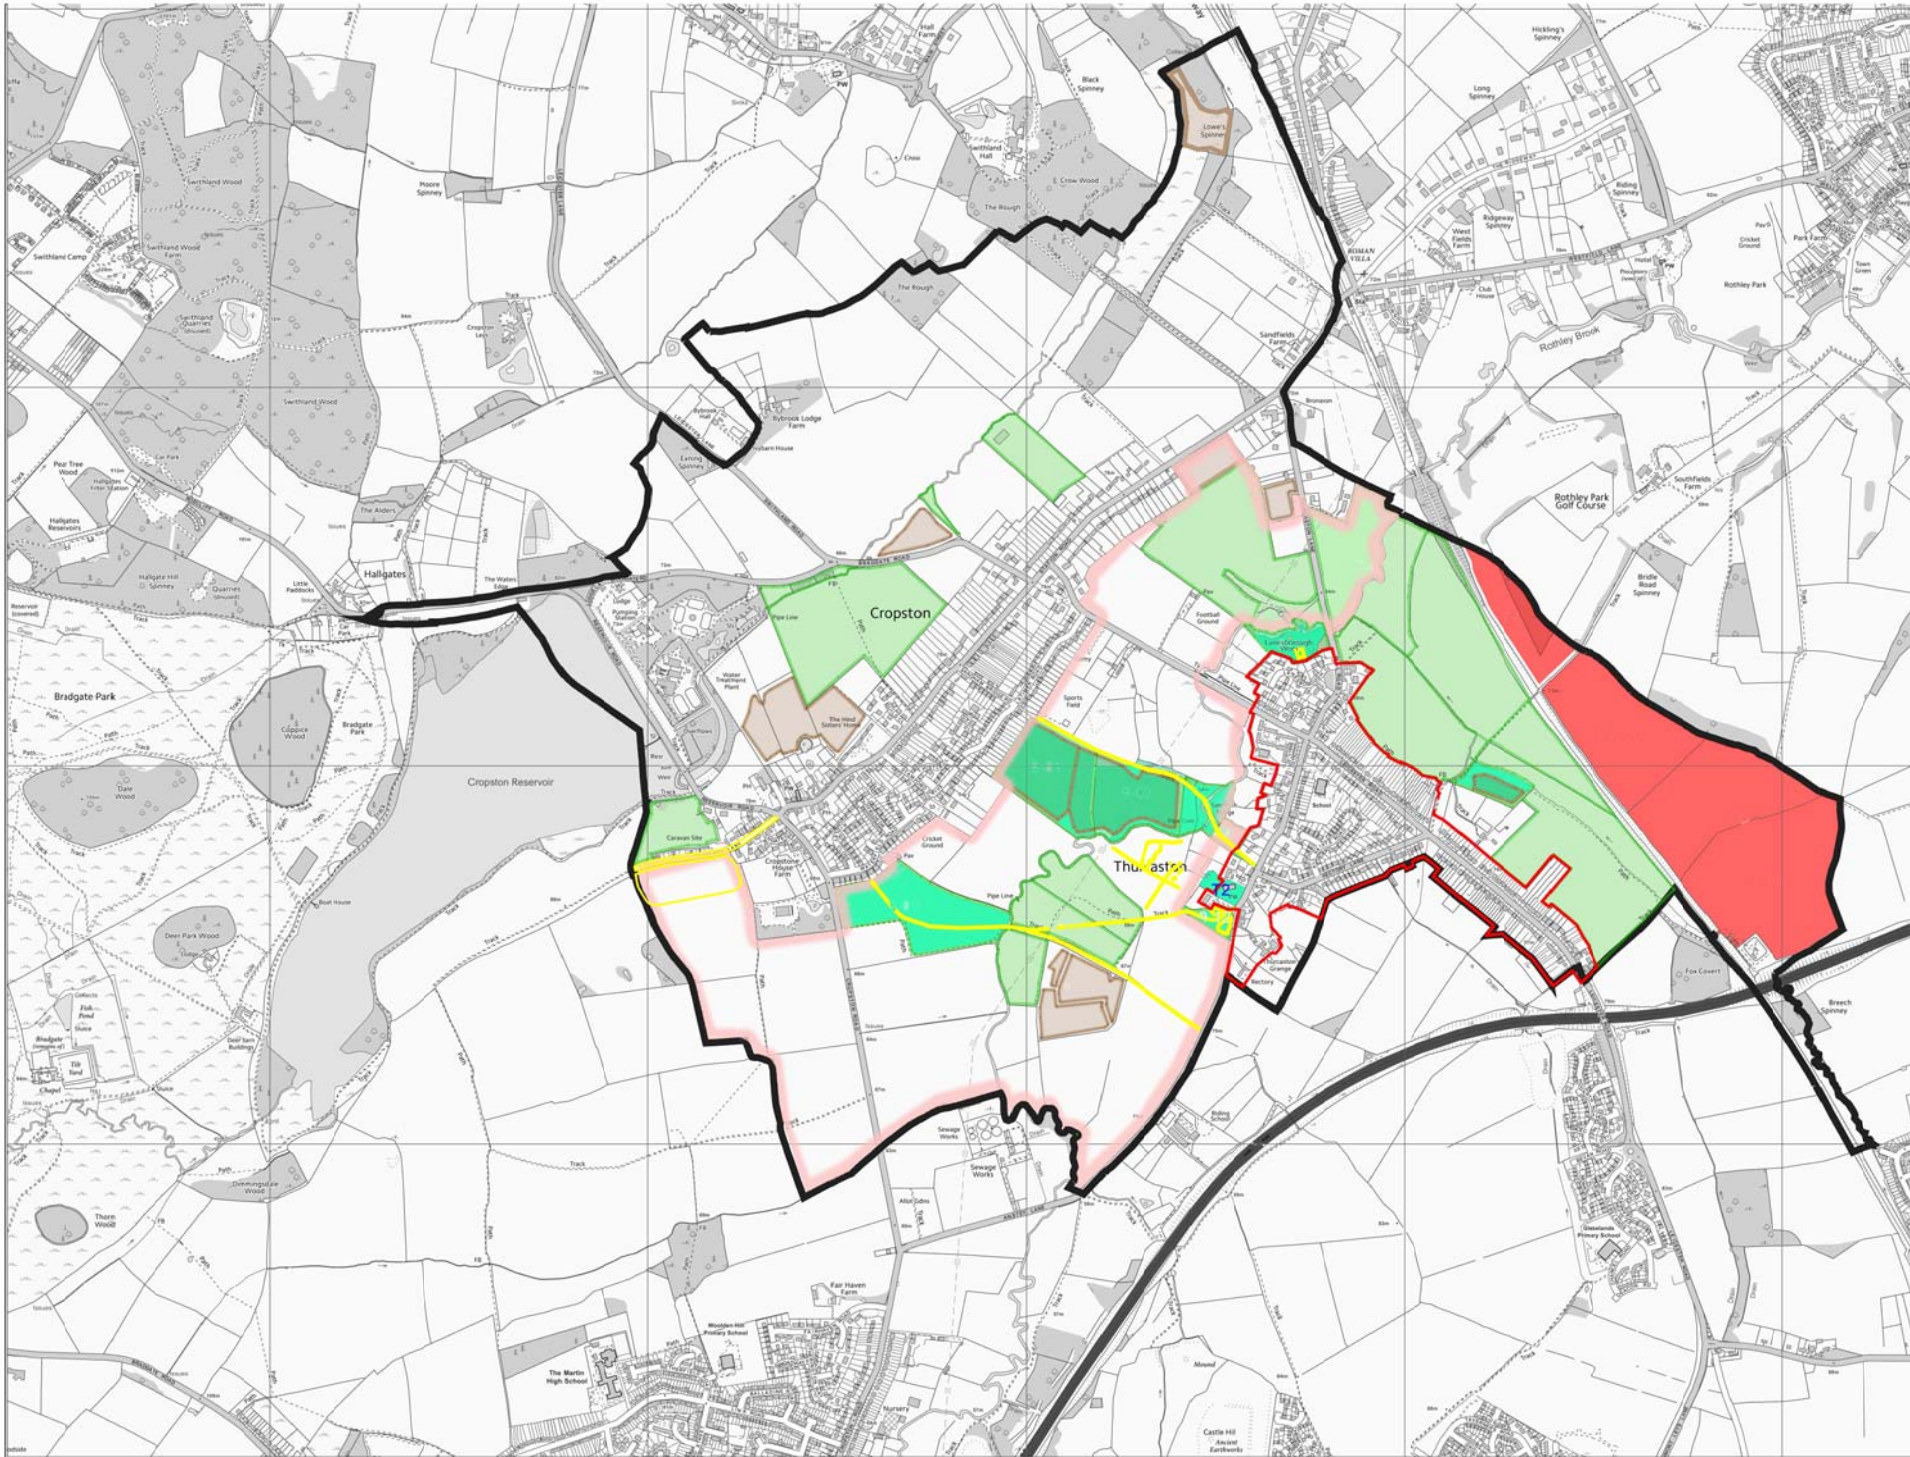

# Thurcaston and Cropston Neighbourhood Plan: Proposals Map

## LEGEND

### Natural environment

Proposed Local Green Spaces (LGS)

Other sites of high environmental and community significance

#### Proposed Non-Designated Heritage Assets

Significant surviving areas of Ridge and Furrow

Other extant historical and archeological features; earthworks etc.

Zone of Separation (proposed)

Proposed Limits to Development