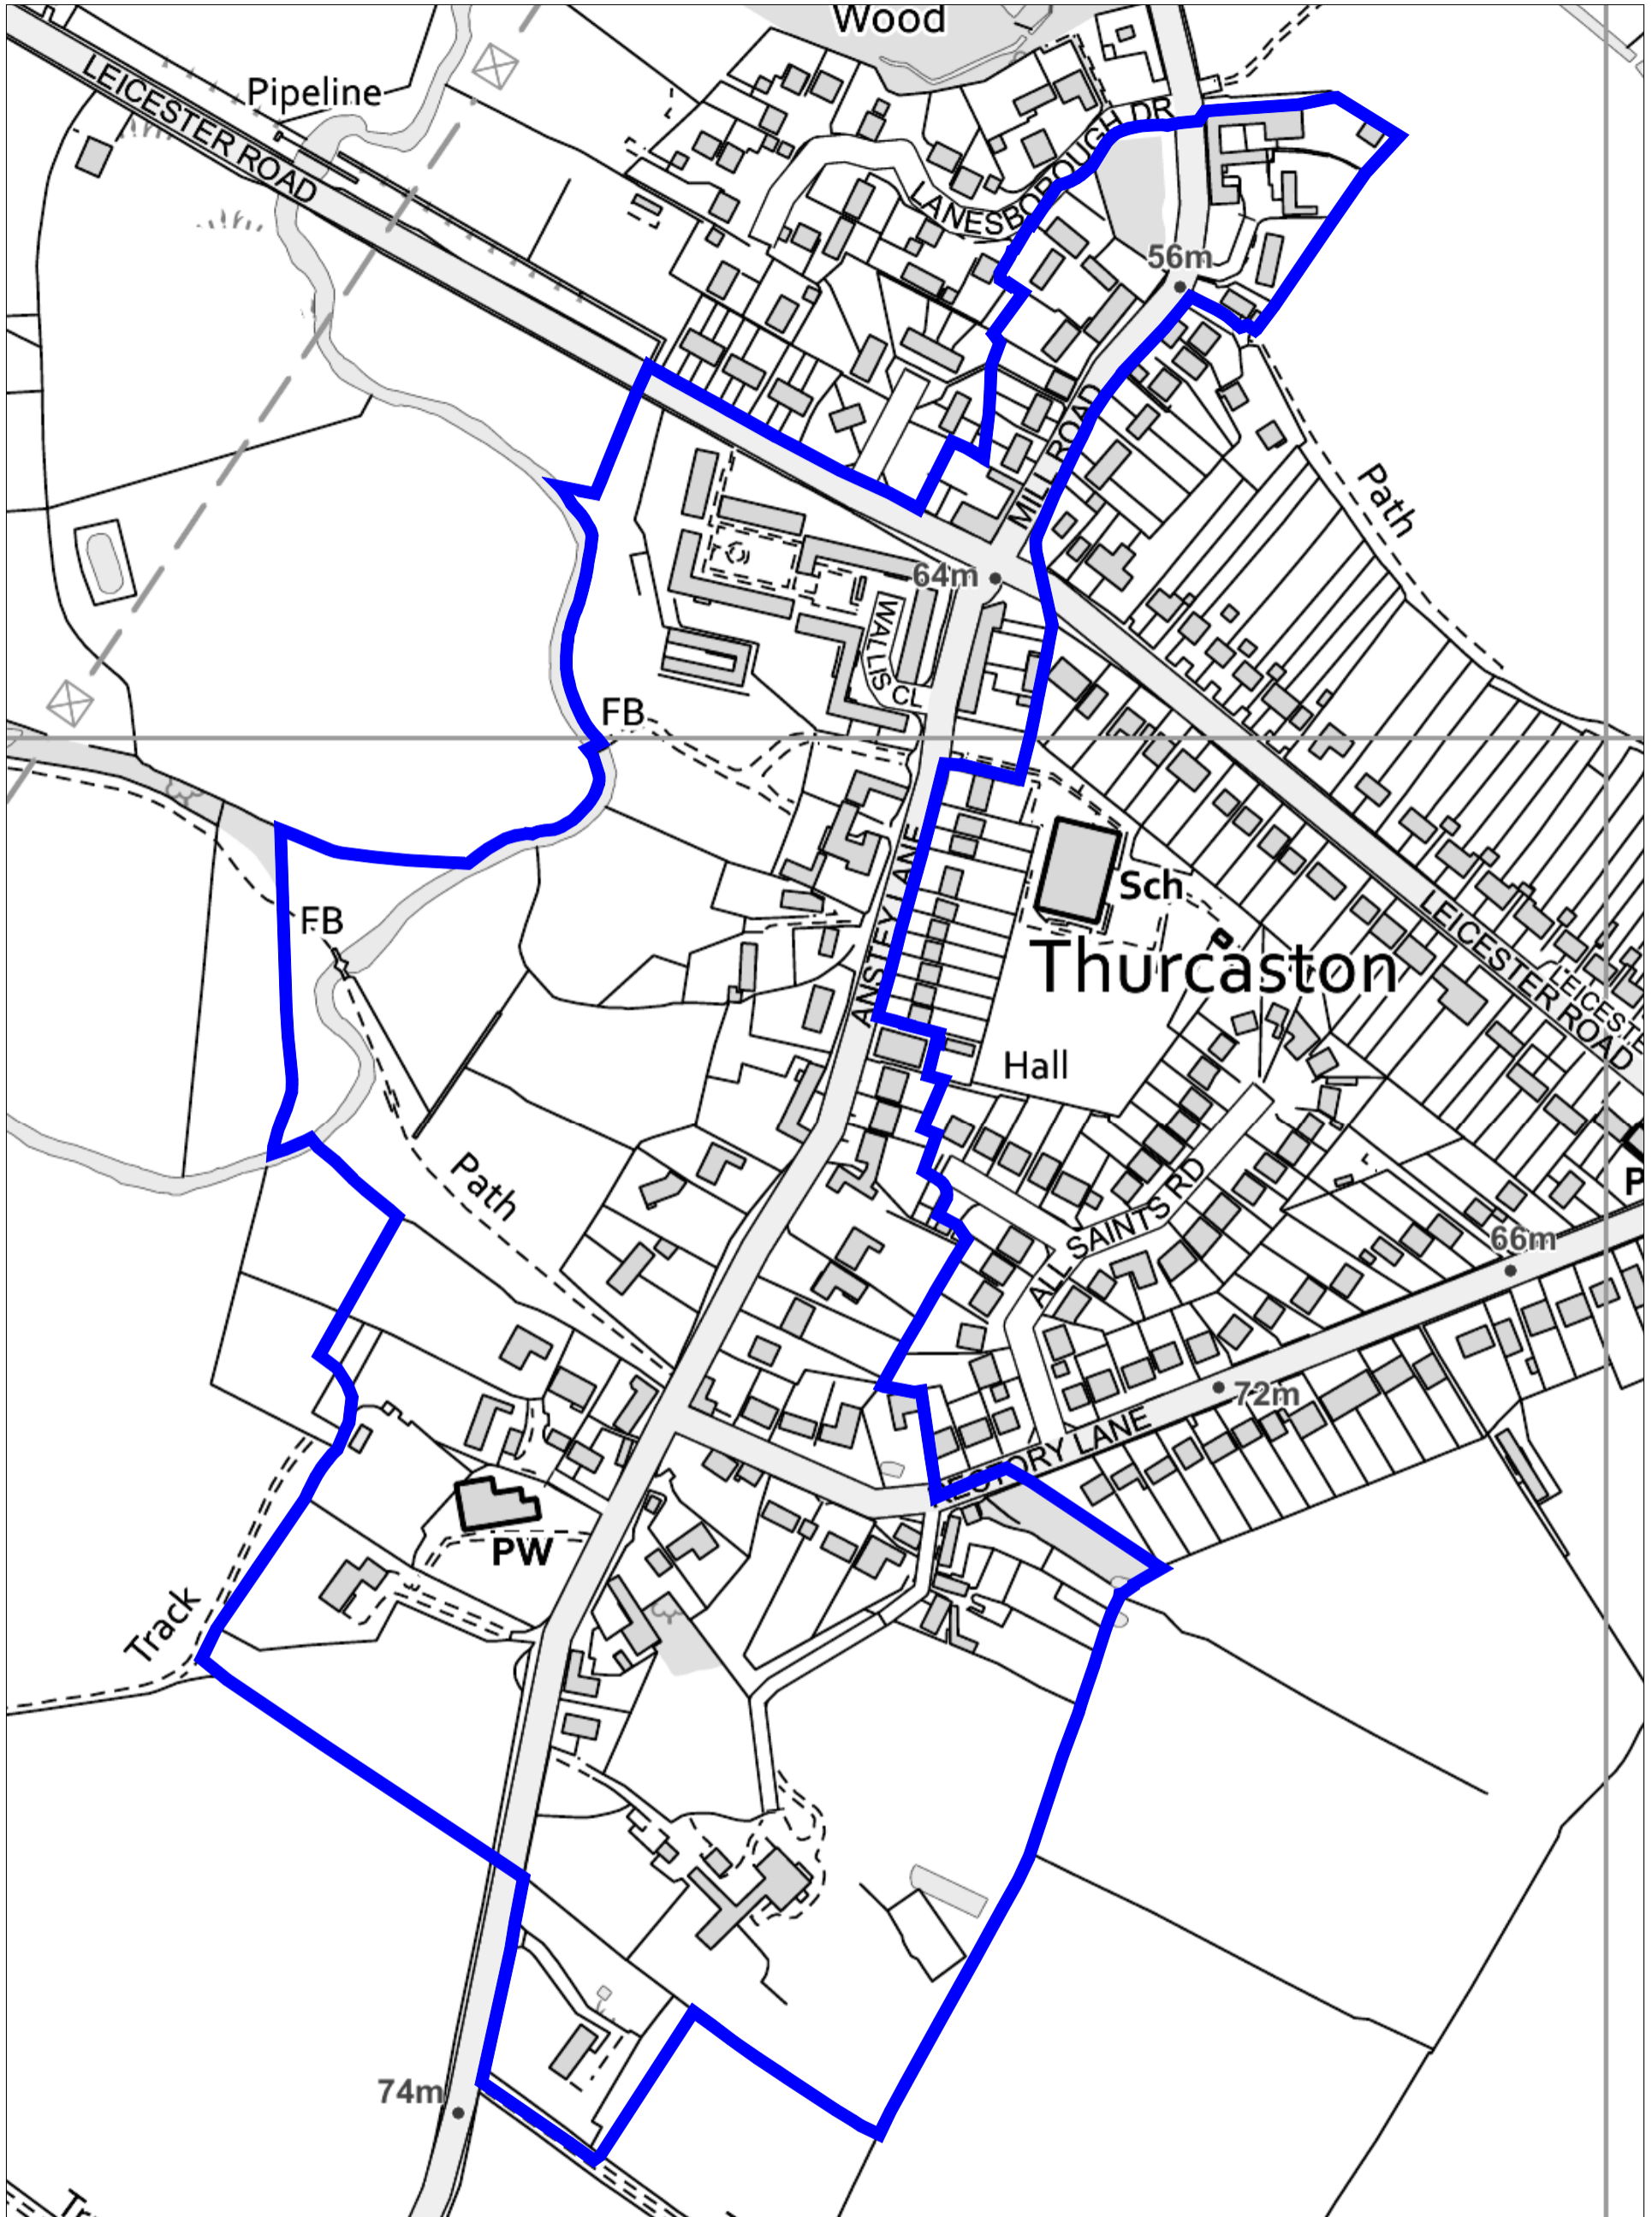

Thurcaston Conservation Area

Charnwood Borough Council
Southfields
Southfield Road
Loughborough
Leicestershire
LE11 2TN
tel: (01509) 263151
www.charnwood.gov.uk

Scale: 1:2700
Date: 09-04-2019 Time: 09:46:41
This material has been reproduced from Ordnance Survey digital map data with the permission of the Controller of Her Majesty's Stationary Office. Unauthorised reproduction infringes Crown copyright and may lead to prosecution or civil proceedings.
© Crown copyright.
Licence No. 100023558
Any Aerial Photography shown is copyright of UK Perspectives