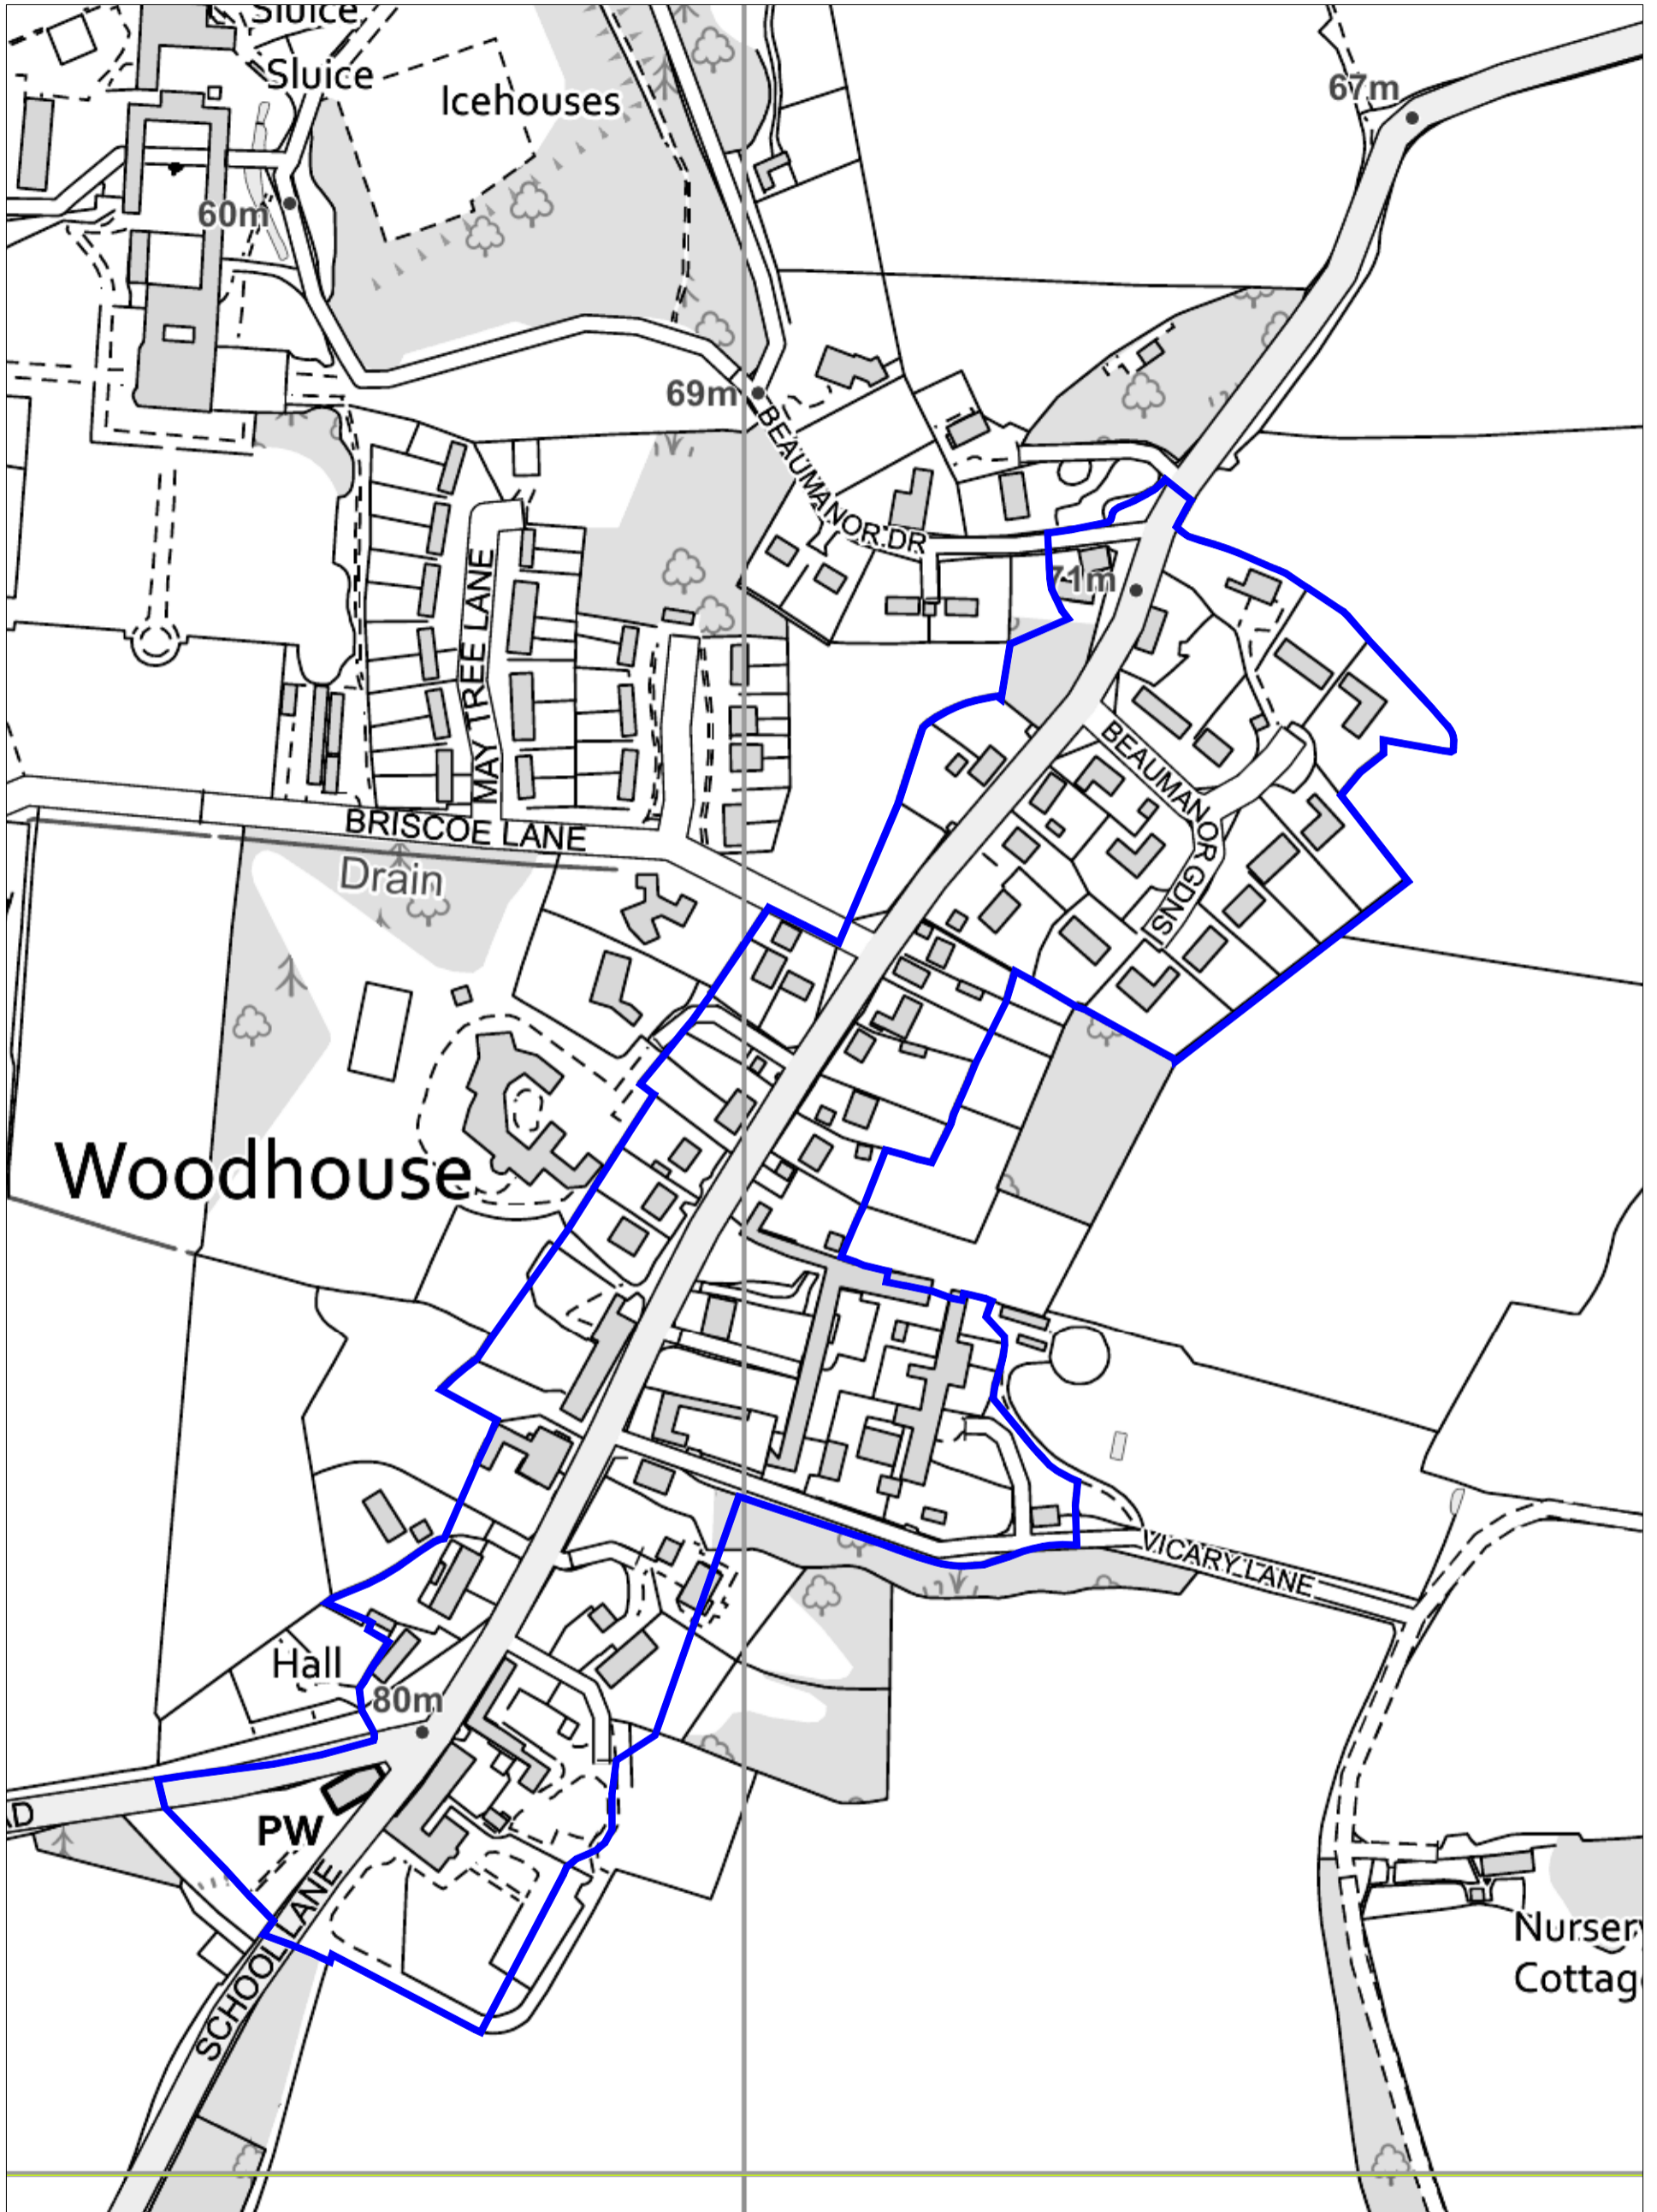

Woodhouse Forest Road - Conservation Area

Charnwood Borough Council
Southfields
Southfield Road
Loughborough
Leicestershire
LE11 2TN
tel: (01509) 263151
www.charnwood.gov.uk

Scale: 1:2500
Date: 11-04-2019 Time: 09:23:02

This material has been reproduced from Ordnance Survey digital map data with the permission of the Controller of Her Majesty's Stationary Office. Unauthorised reproduction infringes Crown copyright and may lead to prosecution or civil proceedings. © Crown copyright.